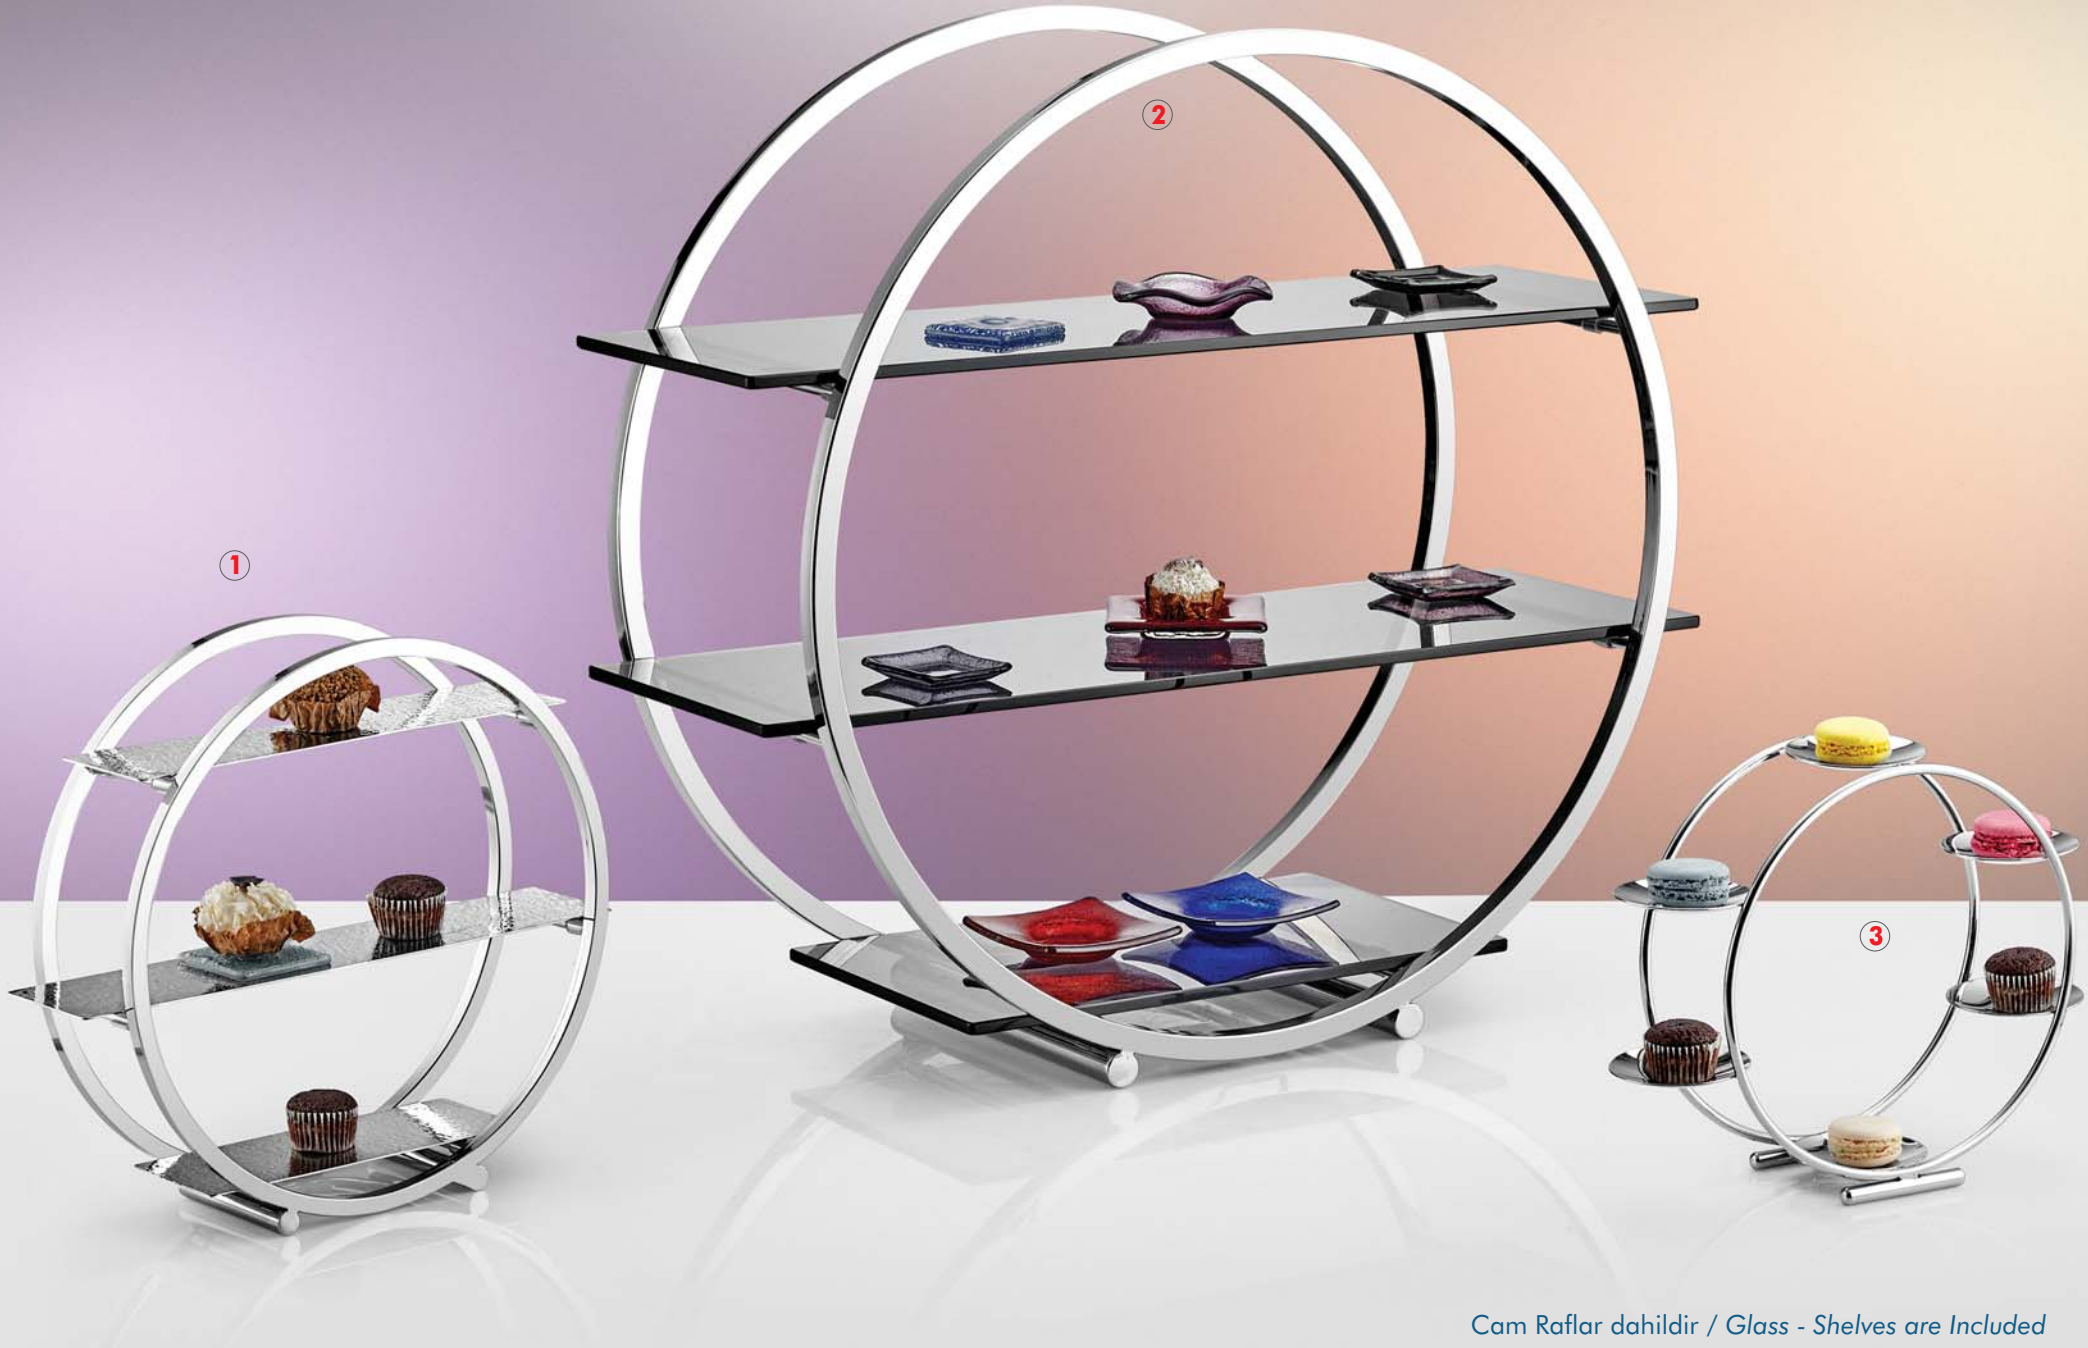

Quadruplex Etajere

Endüstriyel Tasarım Tescil No - 2015 / 00058

Cam Raflar dahildir / Glass - Shelves are Included

Kod / Code | **W** | **D** | **H**
EJ-PRF-KR-4K-01 | 73cm | 27cm | 65cm

Renk / Color

- E** Elegance 
N Nostalji 
C Gold 
B Bakır 